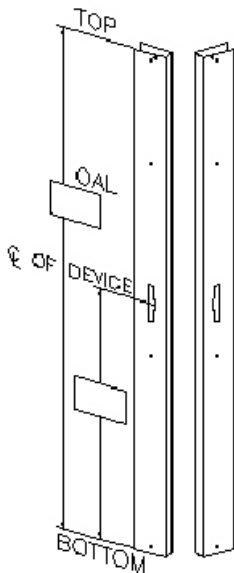

CONCEALED VERTICAL ROD 5" METAL CHANNELS for WOOD DOORS

MATERIAL: 20 GA. GALVANIZED STEEL POWDER PAINTED BEIGE
SPECIALS: 20 GA. SS w/#4 BRUSHED FINISH
VENEER WRAPPED

AMS Part No.	Device Manufacturer	Series
251	Von Duprin Series	9847/9947
252	Von Duprin Series	5547
253	Von Duprin Series	3347/3547
254	DORMA Device	4100/6100
255	Sargent Device	8600
256	Adams Rite Device	3900/8900
257	Yale Device	7100
258	Monarch/Falcon Devices	(F) 17-24-18-25-XX-C
260	Arrow Device	F3600
261	Corbin Russwin Device	5800
262	Precision Device	FL 1700/1700
263	Sargent Device	PP8600 & PR8600
264	DORMA Device	9100
265	Precision Device	FL 2700/2700
266	DORMA Device	5100
267	Von Duprin Series	3347A/3547A
268	Sargent Device	WD 7000
269	Monarch/Falcon Centerslide Devices	(F) 17-24-18-25-XX-C

20 GA. Galvanized Channel (.035)
Adds an additional 1/32" to the
Edge of your door.

A completed AMS Template must accompany your order.
 Templates are available on our website (www.AllMetalStamping.com)