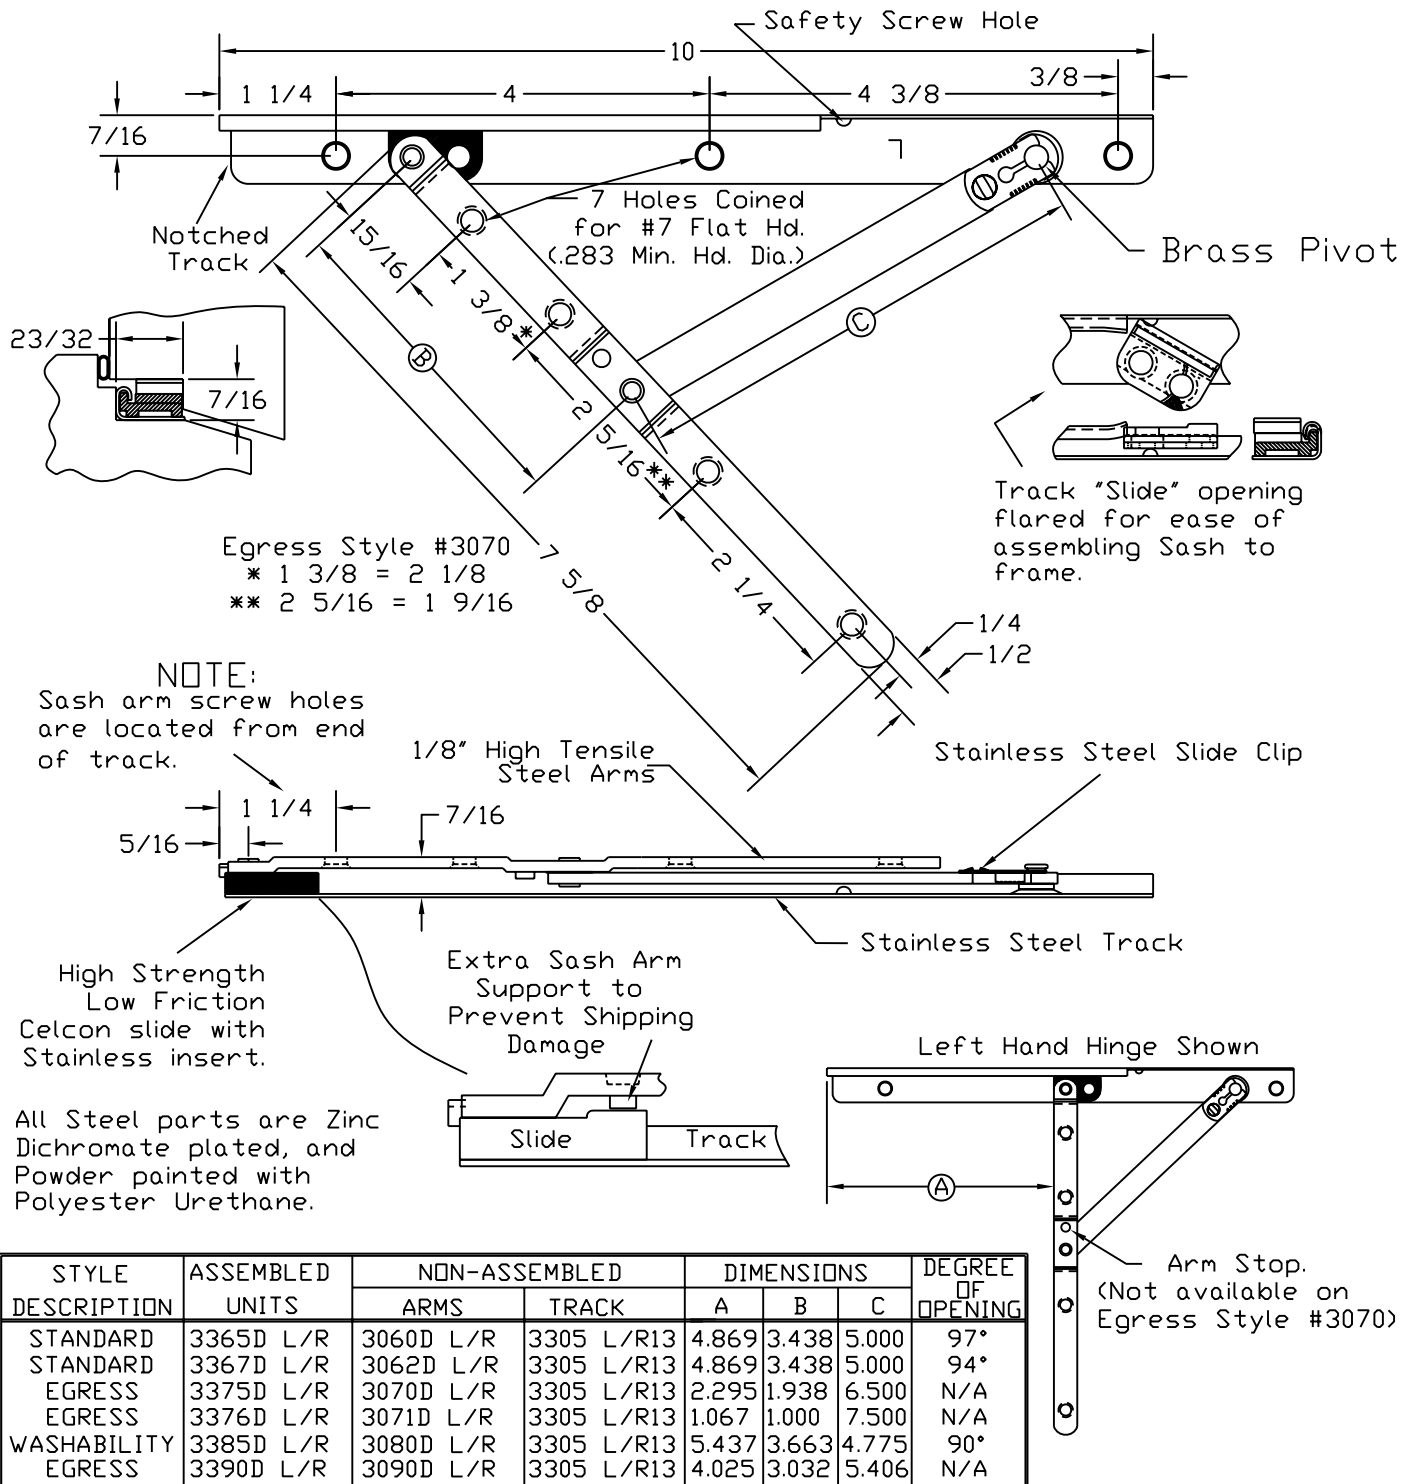

3300 D SERIES

10" CONCEALED CASEMENT HINGE

ALL METAL STAMPING, INC.

411 W. Spruce St. Abbotsford, WI 54405

Phone (715) 223-6324
Fax (715) 223-3352