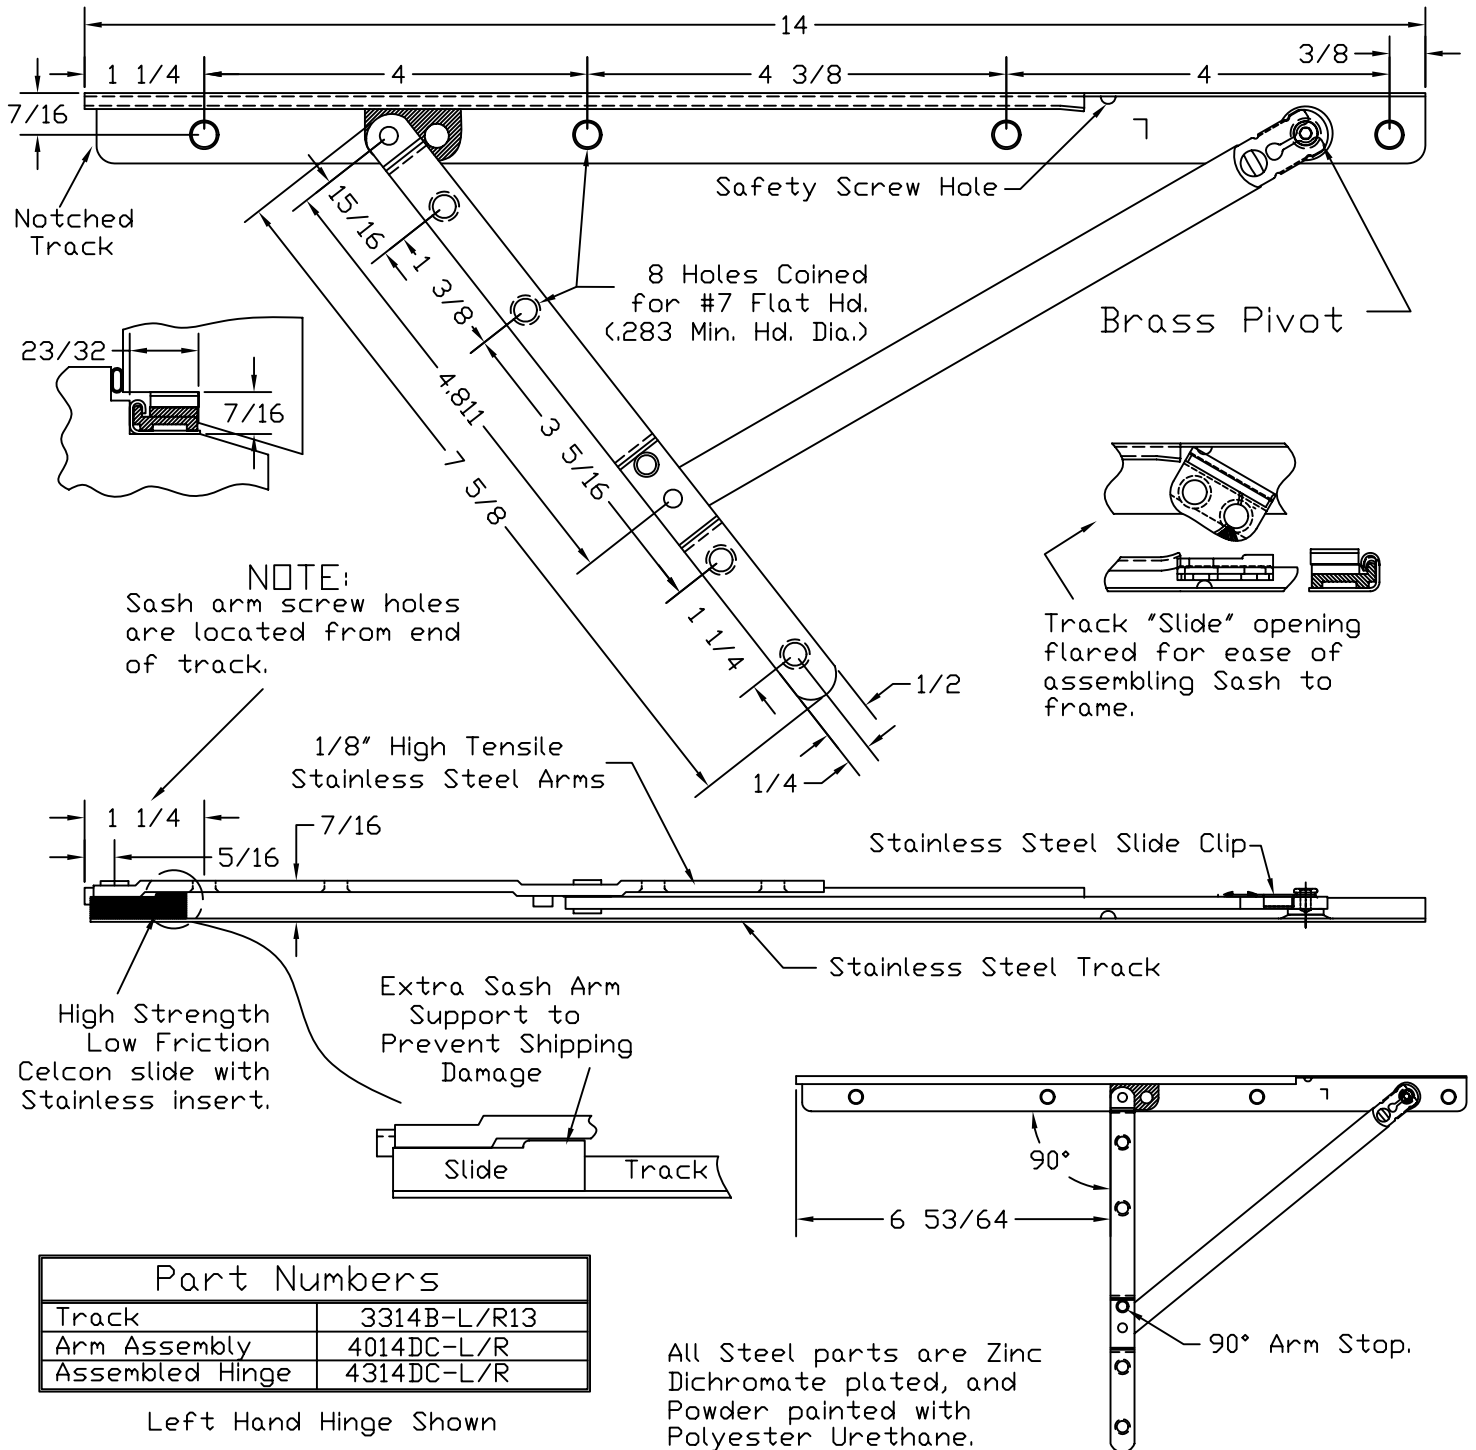

# 4300C SERIES

## 14" CONCEALED CASEMENT HINGE