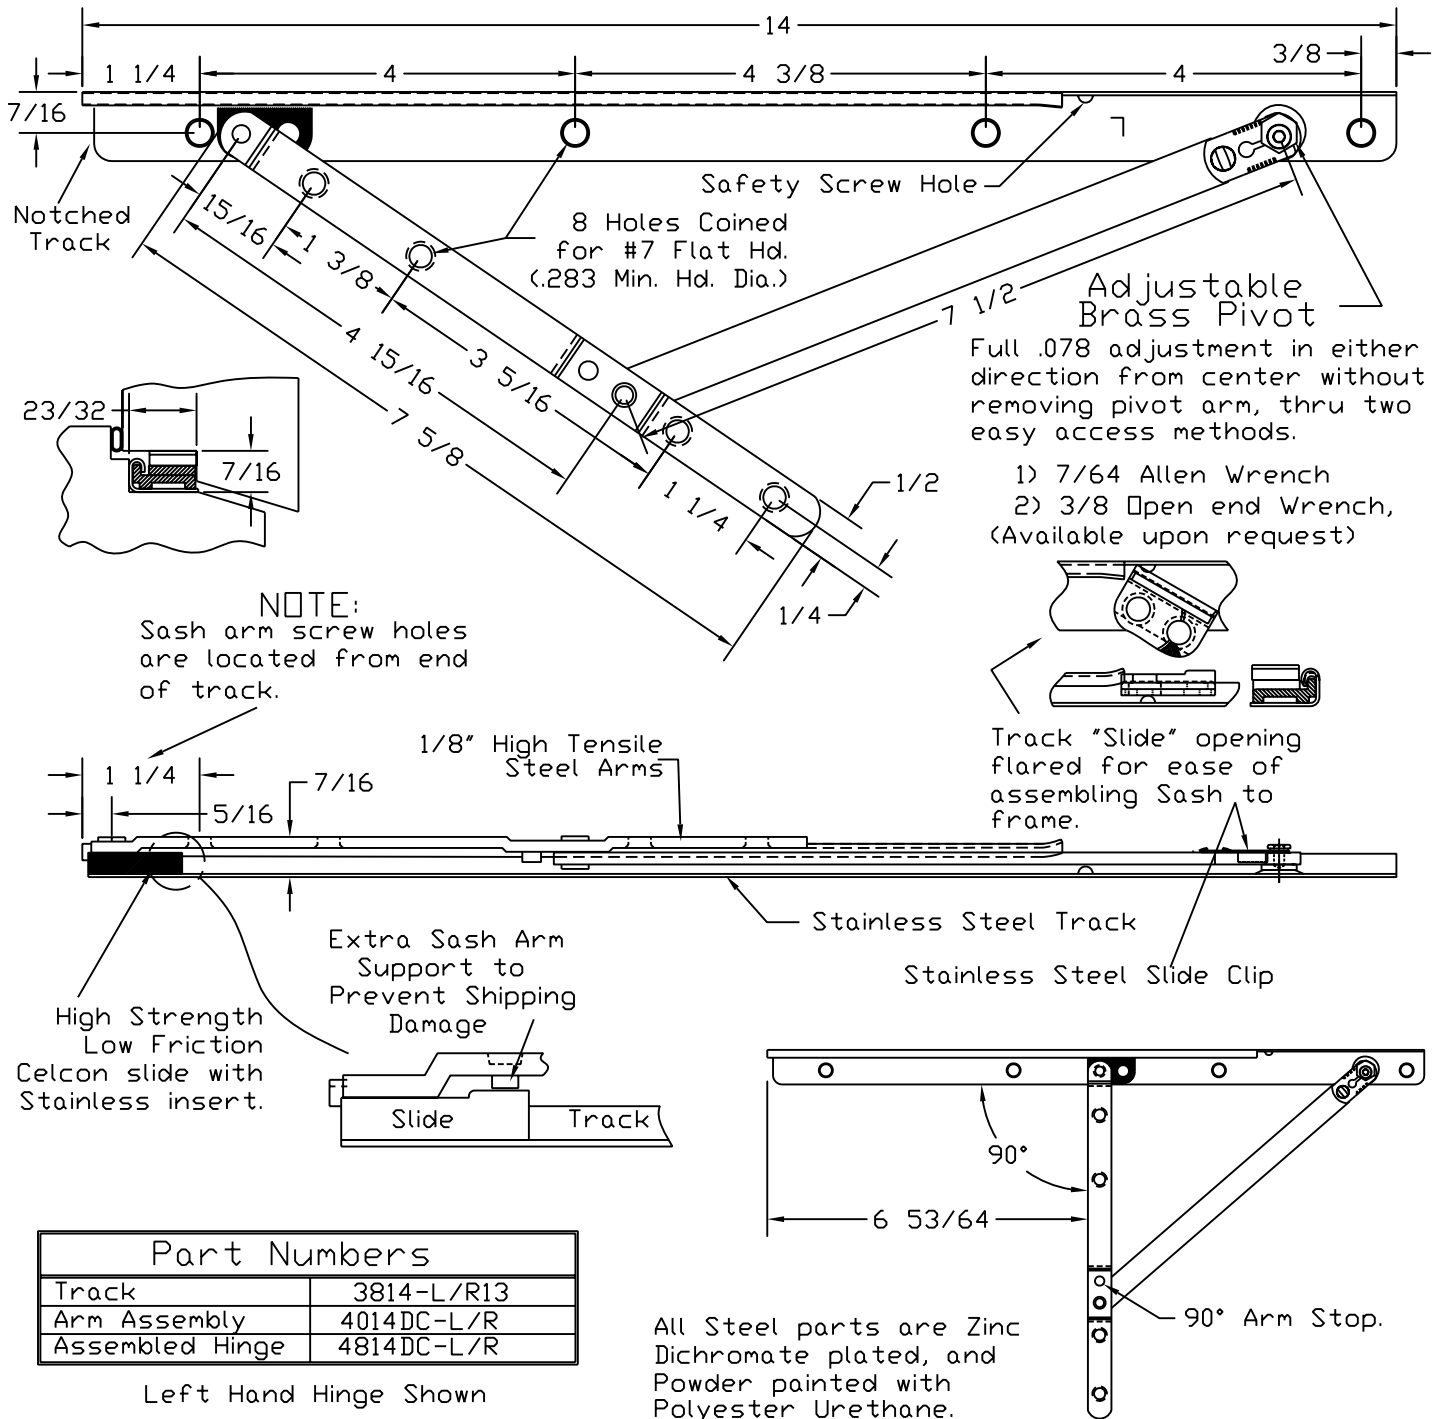

4800 SERIES

ADJUSTABLE 14" CONCEALED CASEMENT HINGE

ALL METAL STAMPING, INC.

411 W. Spruce St. Abbotsford, WI 54405

Phone (715) 223-6324
Fax (715) 223-3352