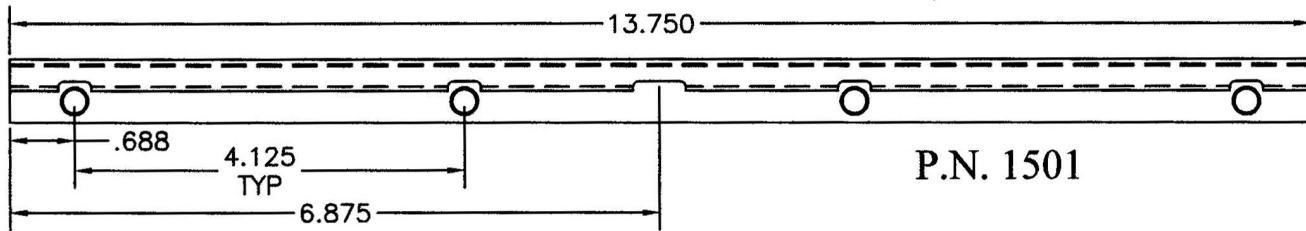

# OPERATOR TRACK SINGLE & DUAL ARM

SCALE 2 X

Phone (715) 223-6324

ALL METAL STAMPING, INC.  
411 W. Spruce St., Abbotsford, WI 54405

Fax (715) 223-3352