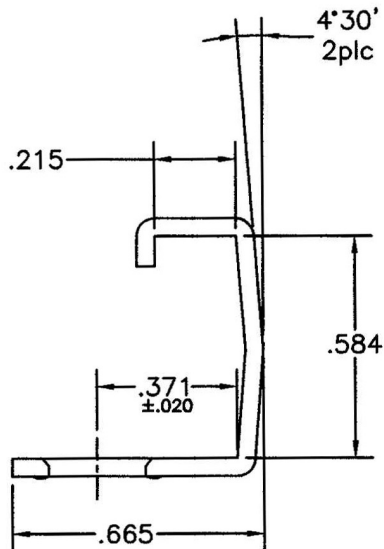

# OPERATOR TRACK SINGLE & DUAL ARM

SCALE 2 X

Phone (715) 223-6324

ALL METAL STAMPING, INC.  
411 W. Spruce St., Abbotsford, WI 54405

Fax (715) 223-3352