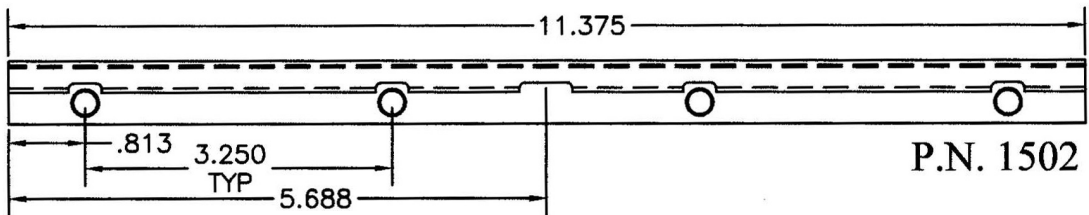

# OPERATOR TRACK SINGLE & DUAL ARM

SCALE 2 X

Phone (715) 223-6324

ALL METAL STAMPING, INC.  
411 W. Spruce St., Abbotsford, WI 54405

Fax (715) 223-3352